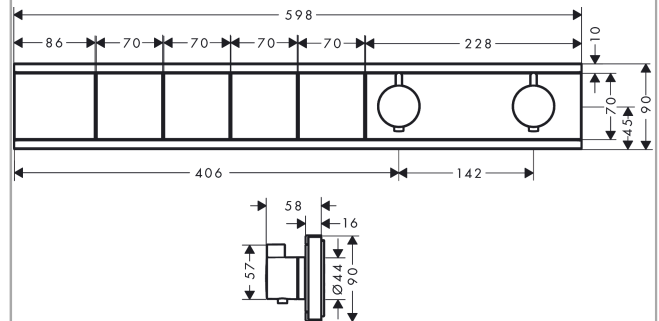

RainSelect

Thermostat for concealed installation for 4 functions

Surfaces: **Matt Black** Article Number: **15382670**

Description

product features

- depending on volume flow and installation situation approx. 50% flow rate reduction and integrated shut off function
- 4 functions
- Select push-button on/off control for 4 outlets
- simultaneous use of several outlets
- maximum flow rate at 3 bar: 38 l/min
- flow rate per outlet: 26 l/min
- flow rate by simultaneous use of all outlets: 38 l/min
- thermostat cartridge, Start/stop valve to operate the functions
- safety lock at 40 °C
- temperature limitation adjustable
- non-return valve
- connection type: basic set
- min. operating pressure: 1 bar
- max. operating pressure: 10 bar
- Thermostat is delivered with buttons handshower, PowderRain, Waterfall, Rain large

Technology

Design awards

Product image

Scale drawing

RainSelect
Thermostat for concealed installation for 4 functions
 Surfaces: **Matt Black** Article Number: **15382670**

Installation examples

RainSelect
 1531218X / 15382XXX

RainSelect
Thermostat for concealed installation for 4 functions
 Surfaces: **Matt Black** Article Number: **15382670**

Exploded Drawing

Year of production: >04/20

RainSelect

Thermostat for concealed installation for 4 functions