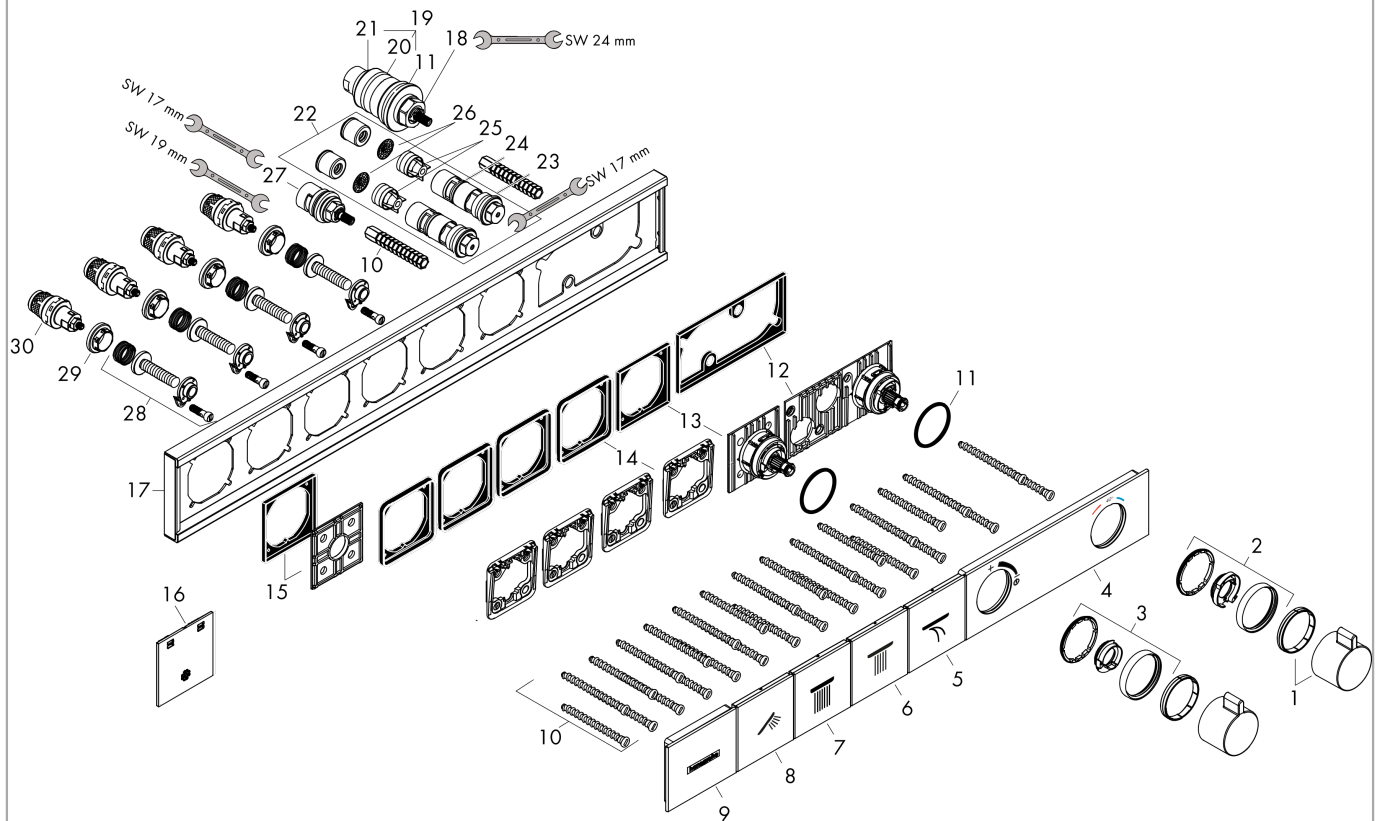

RainSelect
Thermostat for concealed installation for 4 functions
Surfaces: **Matt Black**   Article Number: **15382670**

Exploded Drawing

Year of production: >04/20

RainSelect

Thermostat for concealed installation for 4 functions

Surfaces: **Matt Black** Article Number: **15382670**

Spare part list

Year of production: >04/20

Pos.	Description	Article Number	Price	PU
1	handle for thermostat	92215670	-	1
2	safety set	93112670	-	1
3	safety set	93113670	-	1
4	cover	93105610	-	1
5	symbol Flood jet	93305610	-	1
6	symbol head shower	93499610	-	1
7	symbol head shower Rain large	93107610	-	1
8	symbol handshower	93106610	-	1
9	cover	93501610	-	1
10	mounting kit	93102000	-	1
11	O-ring 38x2,5	98198000	-	1
12	adapter for handle	93109000	-	1
13	adapter for handle	93315000	-	1
14	support element	93111000	-	1
15	support element	93314000	-	1
16	fit-up aid	93417000	-	1
17	escutcheon	93317670	-	1
18	thermostat cartridge	96633000	-	1
19	sealing set	96636000	-	1
20	O-ring 34x2	98383000	-	1
21	O-ring 26x2	98147000	-	1
22	service unit	93406000	-	1
23	O-ring 20x2	98165000	-	1
24	O-ring 20x1,5	98197000	-	1
25	non return valve	96655000	-	1
26	filter	97367000	-	1
27	shut off unit	98536000	-	1
28	Select-adapter	93103000	-	1
29	nut	98368000	-	1
30	shut off unit	95758000	-	1
a	concealed item	15312180	-	1
b	Grease	90920000	-	1
c	extension 25 mm	93434000	-	1