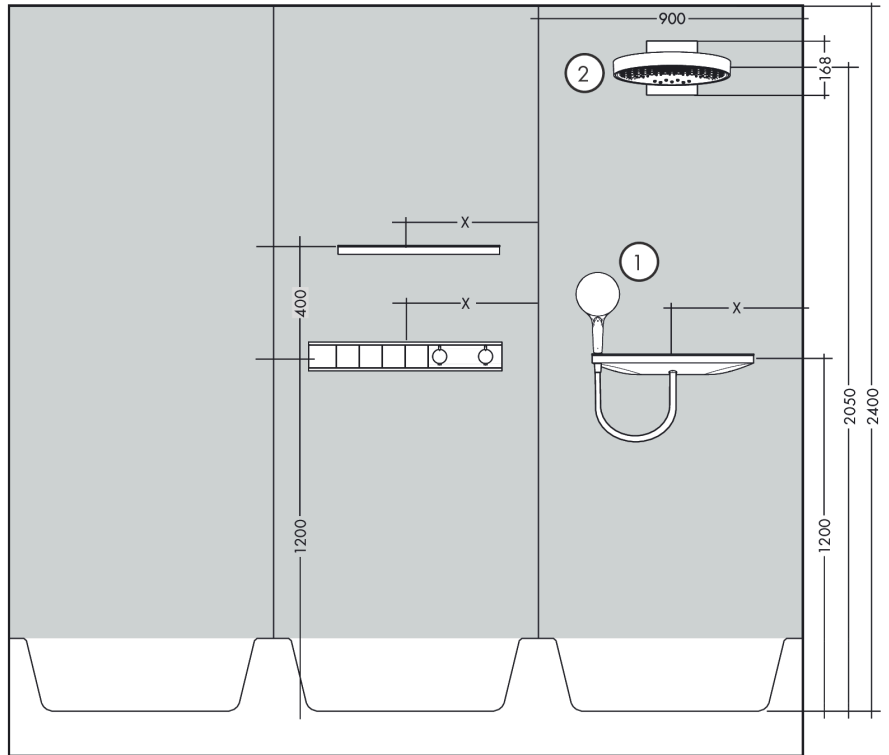

RainSelect
Thermostat for concealed installation for 4 functions
Surfaces: **Matt Black** Article Number: **15382670**

Installation examples

RainSelect
1531218X / 15382XXX