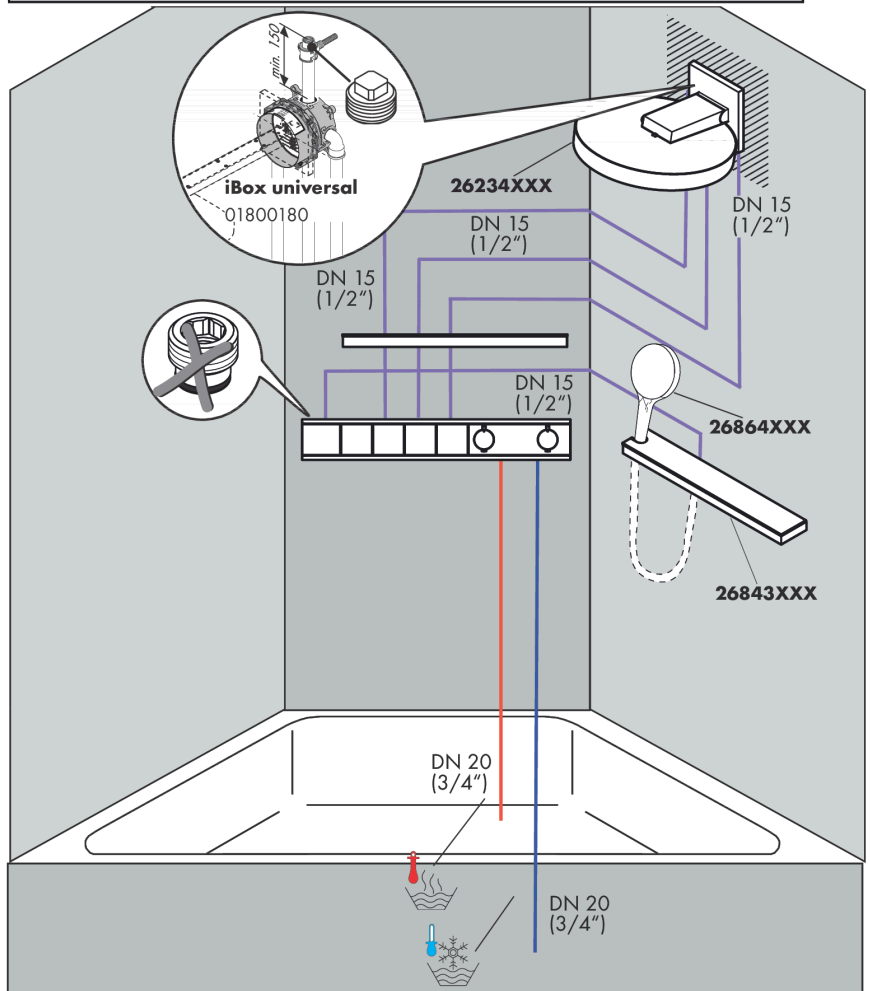

RainSelect
Thermostat for concealed installation for 4 functions
Surfaces: **Matt Black** Article Number: **15382670**

Installation examples

RainSelect
1531218X / 15382XXX